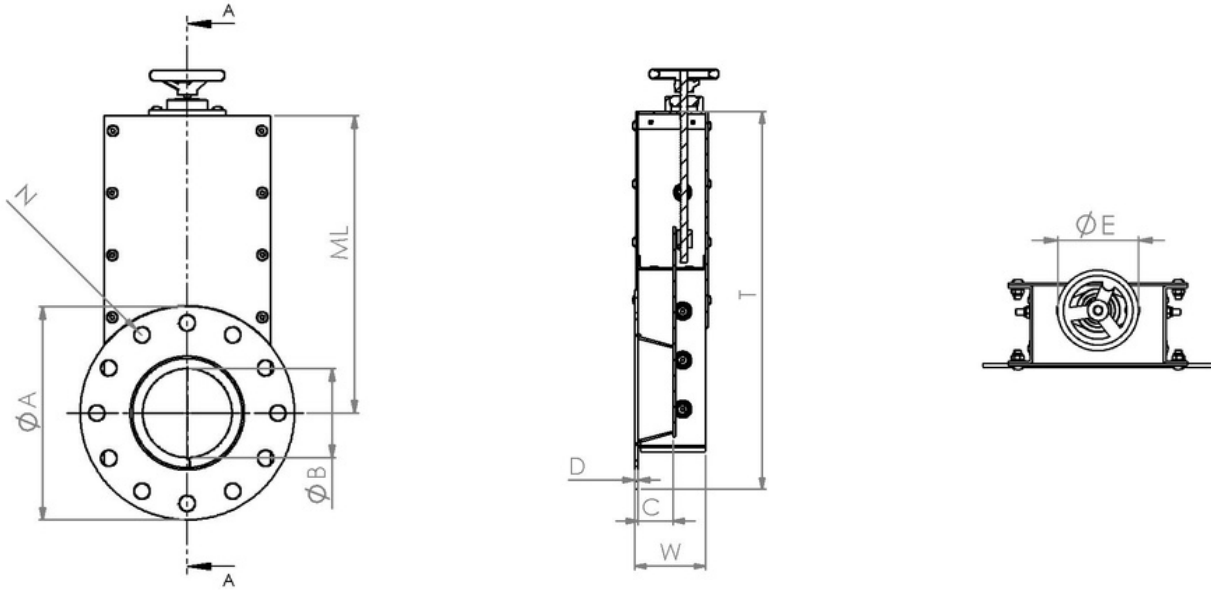

Other sizes are available on demand (Stainless \ Mild Steel \ Galvanized)

DAMPER VALVE

SQUARE LOUVER

- All Units Are In Millimeters
- Item E1 & E2 are ISO5210

Serial	A	B	C	D	T	W	D	E1	E2
ESS-LDV-300-300	360	360	300	300	700	130	14	F07	F05
ESS-LDV-350-350	410	410	350	350	750	130	14	F07	F05
ESS-LDV-400-400	480	480	400	400	850	130	22	F10	F07
ESS-LDV-450-450	530	530	450	450	900	130	22	F10	F07
ESS-LDV-500-500	580	580	500	500	1000	130	22	F10	F07
ESS-LDV-550-550	630	630	550	550	1050	130	22	F10	F07
ESS-LDV-600-600	680	680	600	600	1100	130	22	F10	F07
ESS-LDV-650-650	730	730	650	650	1150	130	22	F10	F07
ESS-LDV-700-700	800	800	700	700	1150	130	22	F10	F07

Other sizes are available on demand (Stainless \ Mild Steel \ Galvanized)

DAMPER VALVE

BUTTERFLY VALVE

- All Units Are In Millimeters
- Item E1 & E2 are ISO5210

Serial	A	B	T	W	D	E1	E2
ESS-BDV-150	285	160	620	140	14	F05	F07
ESS-BDV-200	340	210	670	140	14	F05	F07
ESS-BDV-250	395	265	720	140	14	F05	F07
ESS-BDV-300	445	315	770	140	14	F05	F07
ESS-BDV-350	490	350	820	140	14	F05	F07
ESS-BDV-400	565	400	870	140	14	F07	F10
ESS-BDV-450	595	450	930	190	22	F07	F10
ESS-BDV-500	670	500	980	190	22	F07	F10
ESS-BDV-600	755	600	1030	190	22	F07	F10

Other sizes are available on demand (Stainless \ Mild Steel \ Galvanized)

FABRICATED GATE VALVE

LEADSCREW CIRCULAR SLIDE

• All Units Are In Millimeters

Serial	A	B	C	D	E	T	W	ML	N
ESS-LSC-150	285	150	50	3	100	452	100	310	M20
ESS-LSC-200	340	200	50	3	100	525	100	335	M20
ESS-LSC-250	400	250	50	3	100	565	100	365	M20
ESS-LSC-300	480	300	50	5	100	630	100	390	M20

Other sizes are available on demand (Stainless \ Mild Steel \ Galvanized)

FABRICATED GATE VALVE

LEADSCREW SQUARE SLIDE

• All Units Are In Millimeters

Serial	A	B	C	D	E	T	W	ML	N
ESS-LSS-150	240	150	40	3	100	460	100	340	M8
ESS-LSS-200	340	200	40	3	100	580	100	455	M8
ESS-LSS-250	400	250	40	3	100	660	100	515	M10
ESS-LSS-300	480	300	40	5	100	760	100	565	M10