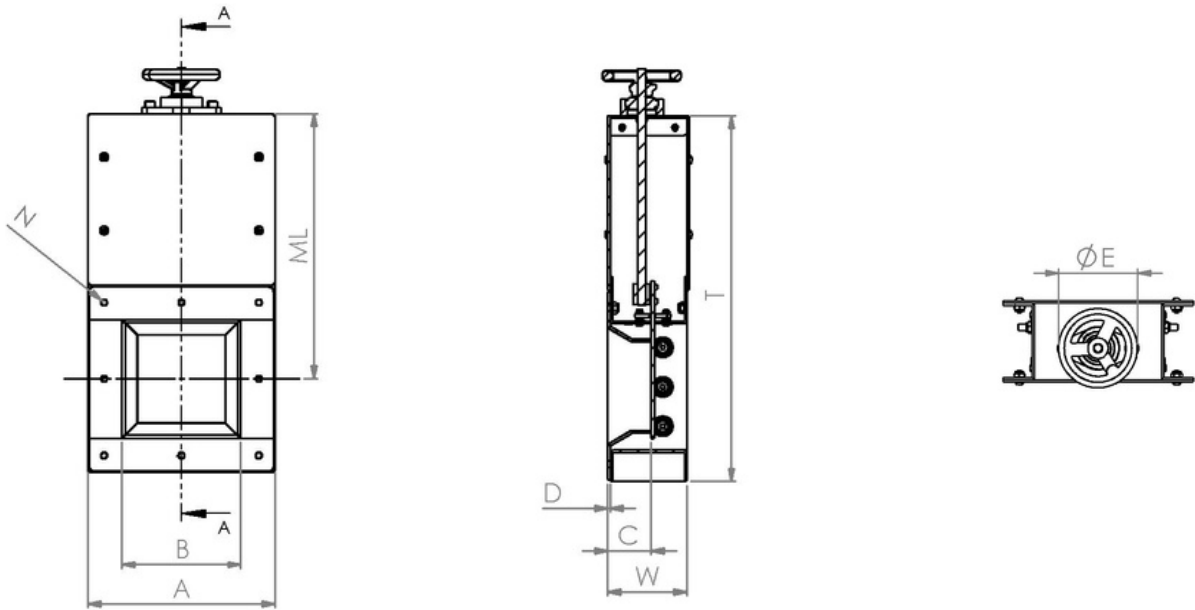

Other sizes are available on demand (Stainless \ Mild Steel \ Galvanized)

FABRICATED GATE VALVE

LEADSCREW CIRCULAR SLIDE

• All Units Are In Millimeters

Serial	A	B	C	D	E	T	W	ML	N
ESS-LSC-150	285	150	50	3	100	452	100	310	M20
ESS-LSC-200	340	200	50	3	100	525	100	335	M20
ESS-LSC-250	400	250	50	3	100	565	100	365	M20
ESS-LSC-300	480	300	50	5	100	630	100	390	M20

Other sizes are available on demand (Stainless \ Mild Steel \ Galvanized)

FABRICATED GATE VALVE

LEADSCREW SQUARE SLIDE

• All Units Are In Millimeters

Serial	A	B	C	D	E	T	W	ML	N
ESS-LSS-150	240	150	40	3	100	460	100	340	M8
ESS-LSS-200	340	200	40	3	100	580	100	455	M8
ESS-LSS-250	400	250	40	3	100	660	100	515	M10
ESS-LSS-300	480	300	40	5	100	760	100	565	M10