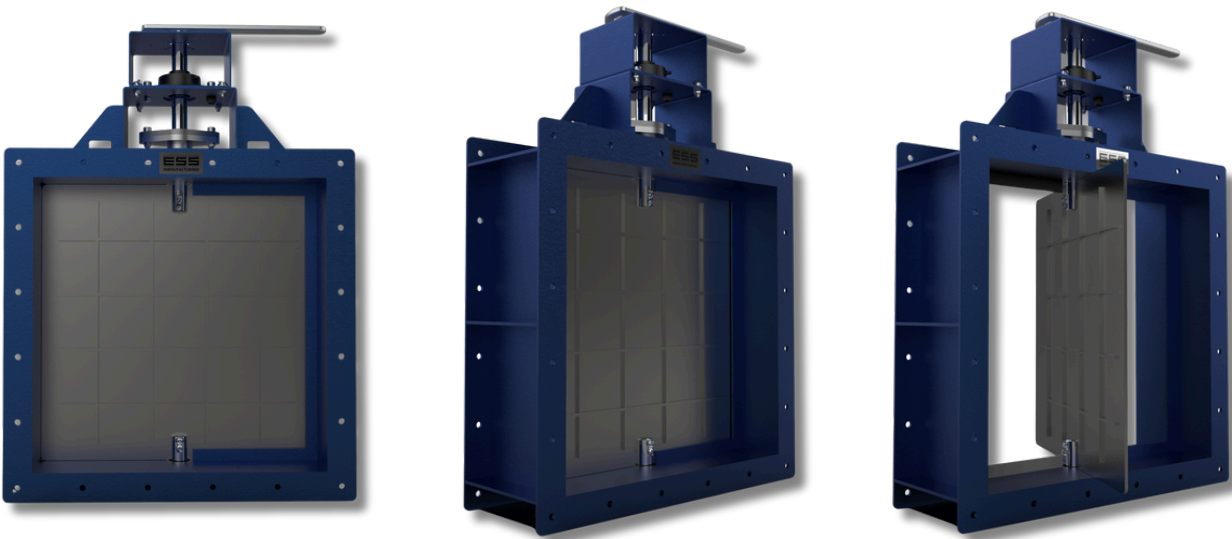

Other sizes are available on demand (Stainless \ Mild Steel \ Galvanized)

DAMPER VALVE

SQUARE LOUVER

- All Units Are In Millimeters
- Item E1 & E2 are ISO5210

Serial	A	B	C	D	T	W	D	E1	E2
ESS-LDV-300-300	360	360	300	300	700	130	14	F07	F05
ESS-LDV-350-350	410	410	350	350	750	130	14	F07	F05
ESS-LDV-400-400	480	480	400	400	850	130	22	F10	F07
ESS-LDV-450-450	530	530	450	450	900	130	22	F10	F07
ESS-LDV-500-500	580	580	500	500	1000	130	22	F10	F07
ESS-LDV-550-550	630	630	550	550	1050	130	22	F10	F07
ESS-LDV-600-600	680	680	600	600	1100	130	22	F10	F07
ESS-LDV-650-650	730	730	650	650	1150	130	22	F10	F07
ESS-LDV-700-700	800	800	700	700	1150	130	22	F10	F07

Other sizes are available on demand (Stainless \ Mild Steel \ Galvanized)

DAMPER VALVE

BUTTERFLY VALVE

- All Units Are In Millimeters
- Item E1 & E2 are ISO5210

Serial	A	B	T	W	D	E1	E2
ESS-BDV-150	285	160	620	140	14	F05	F07
ESS-BDV-200	340	210	670	140	14	F05	F07
ESS-BDV-250	395	265	720	140	14	F05	F07
ESS-BDV-300	445	315	770	140	14	F05	F07
ESS-BDV-350	490	350	820	140	14	F05	F07
ESS-BDV-400	565	400	870	140	14	F07	F10
ESS-BDV-450	595	450	930	190	22	F07	F10
ESS-BDV-500	670	500	980	190	22	F07	F10
ESS-BDV-600	755	600	1030	190	22	F07	F10

Other sizes are available on demand (Stainless \ Mild Steel \ Galvanized)

FABRICATED GATE VALVE

LEADSCREW CIRCULAR SLIDE

• All Units Are In Millimeters

Serial	A	B	C	D	E	T	W	ML	N
ESS-LSC-150	285	150	50	3	100	452	100	310	M20
ESS-LSC-200	340	200	50	3	100	525	100	335	M20
ESS-LSC-250	400	250	50	3	100	565	100	365	M20
ESS-LSC-300	480	300	50	5	100	630	100	390	M20