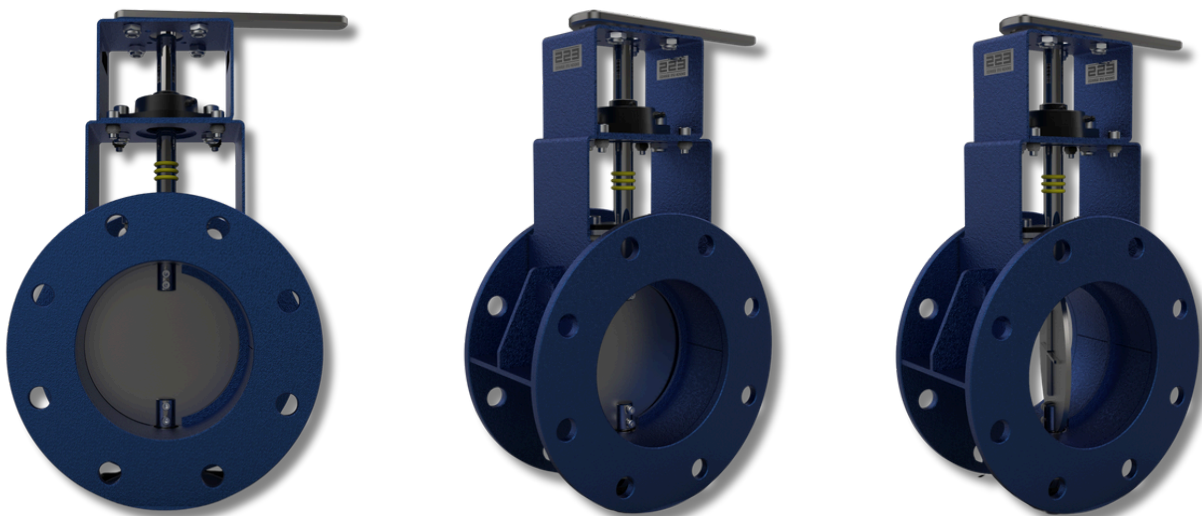

Other sizes are available on demand (Stainless \ Mild Steel \ Galvanized)

DAMPER VALVE

SQUARE LOUVER

- All Units Are In Millimeters
- Item E1 & E2 are ISO5210

Serial	A	B	C	D	T	W	D	E1	E2
ESS-LDV-300-300	360	360	300	300	700	130	14	F07	F05
ESS-LDV-350-350	410	410	350	350	750	130	14	F07	F05
ESS-LDV-400-400	480	480	400	400	850	130	22	F10	F07
ESS-LDV-450-450	530	530	450	450	900	130	22	F10	F07
ESS-LDV-500-500	580	580	500	500	1000	130	22	F10	F07
ESS-LDV-550-550	630	630	550	550	1050	130	22	F10	F07
ESS-LDV-600-600	680	680	600	600	1100	130	22	F10	F07
ESS-LDV-650-650	730	730	650	650	1150	130	22	F10	F07
ESS-LDV-700-700	800	800	700	700	1150	130	22	F10	F07

Other sizes are available on demand (Stainless \ Mild Steel \ Galvanized)

DAMPER VALVE

BUTTERFLY VALVE

- All Units Are In Millimeters
- Item E1 & E2 are ISO5210

Serial	A	B	T	W	D	E1	E2
ESS-BDV-150	285	160	620	140	14	F05	F07
ESS-BDV-200	340	210	670	140	14	F05	F07
ESS-BDV-250	395	265	720	140	14	F05	F07
ESS-BDV-300	445	315	770	140	14	F05	F07
ESS-BDV-350	490	350	820	140	14	F05	F07
ESS-BDV-400	565	400	870	140	14	F07	F10
ESS-BDV-450	595	450	930	190	22	F07	F10
ESS-BDV-500	670	500	980	190	22	F07	F10
ESS-BDV-600	755	600	1030	190	22	F07	F10

Other sizes are available on demand (Stainless \ Mild Steel \ Galvanized)

FABRICATED GATE VALVE

LEADSCREW CIRCULAR SLIDE

• All Units Are In Millimeters

Serial	A	B	C	D	E	T	W	ML	N
ESS-LSC-150	285	150	50	3	100	452	100	310	M20
ESS-LSC-200	340	200	50	3	100	525	100	335	M20
ESS-LSC-250	400	250	50	3	100	565	100	365	M20
ESS-LSC-300	480	300	50	5	100	630	100	390	M20

Other sizes are available on demand (Stainless \ Mild Steel \ Galvanized)

FABRICATED GATE VALVE

LEADSCREW SQUARE SLIDE

• All Units Are In Millimeters

Serial	A	B	C	D	E	T	W	ML	N
ESS-LSS-150	240	150	40	3	100	460	100	340	M8
ESS-LSS-200	340	200	40	3	100	580	100	455	M8
ESS-LSS-250	400	250	40	3	100	660	100	515	M10
ESS-LSS-300	480	300	40	5	100	760	100	565	M10