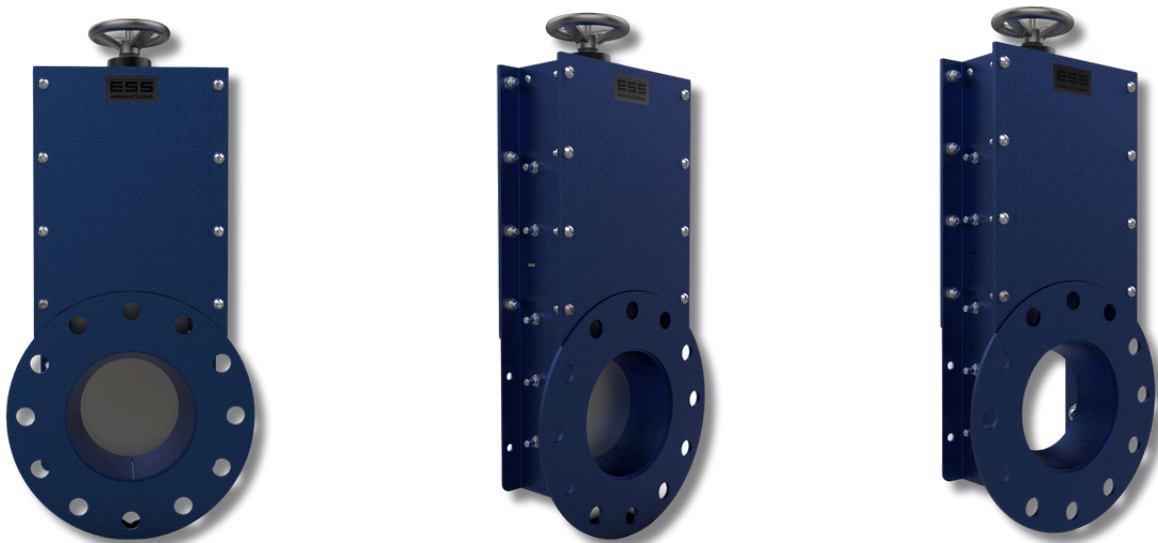

Other sizes are available on demand (Stainless \ Mild Steel \ Galvanized)

DAMPER VALVE

BUTTERFLY VALVE

- All Units Are In Millimeters
- Item E1 & E2 are ISO5210

Serial	A	B	T	W	D	E1	E2
ESS-BDV-150	285	160	620	140	14	F05	F07
ESS-BDV-200	340	210	670	140	14	F05	F07
ESS-BDV-250	395	265	720	140	14	F05	F07
ESS-BDV-300	445	315	770	140	14	F05	F07
ESS-BDV-350	490	350	820	140	14	F05	F07
ESS-BDV-400	565	400	870	140	14	F07	F10
ESS-BDV-450	595	450	930	190	22	F07	F10
ESS-BDV-500	670	500	980	190	22	F07	F10
ESS-BDV-600	755	600	1030	190	22	F07	F10

Other sizes are available on demand (Stainless \ Mild Steel \ Galvanized)

FABRICATED GATE VALVE

LEADSCREW CIRCULAR SLIDE

• All Units Are In Millimeters

Serial	A	B	C	D	E	T	W	ML	N
ESS-LSC-150	285	150	50	3	100	452	100	310	M20
ESS-LSC-200	340	200	50	3	100	525	100	335	M20
ESS-LSC-250	400	250	50	3	100	565	100	365	M20
ESS-LSC-300	480	300	50	5	100	630	100	390	M20

Other sizes are available on demand (Stainless \ Mild Steel \ Galvanized)

FABRICATED GATE VALVE

LEADSCREW SQUARE SLIDE

• All Units Are In Millimeters

Serial	A	B	C	D	E	T	W	ML	N
ESS-LSS-150	240	150	40	3	100	460	100	340	M8
ESS-LSS-200	340	200	40	3	100	580	100	455	M8
ESS-LSS-250	400	250	40	3	100	660	100	515	M10
ESS-LSS-300	480	300	40	5	100	760	100	565	M10

Other sizes are available on demand (Stainless \ Mild Steel \ Galvanized)

FABRICATED GATE VALVE

MANUAL CIRCULAR SLIDE

• All Units Are In Millimeters

Serial	A	B	C	D	E	T	W	ML	N
ESS-MSS-150	240	150	42	3	5	350	100	390	M8
ESS-MSS-200	200	200	42	3	5	400	100	470	M8
ESS-MSS-250	250	250	50	3	5	450	100	560	M8
ESS-MSS-300	300	300	55	5	5	480	100	730	M12