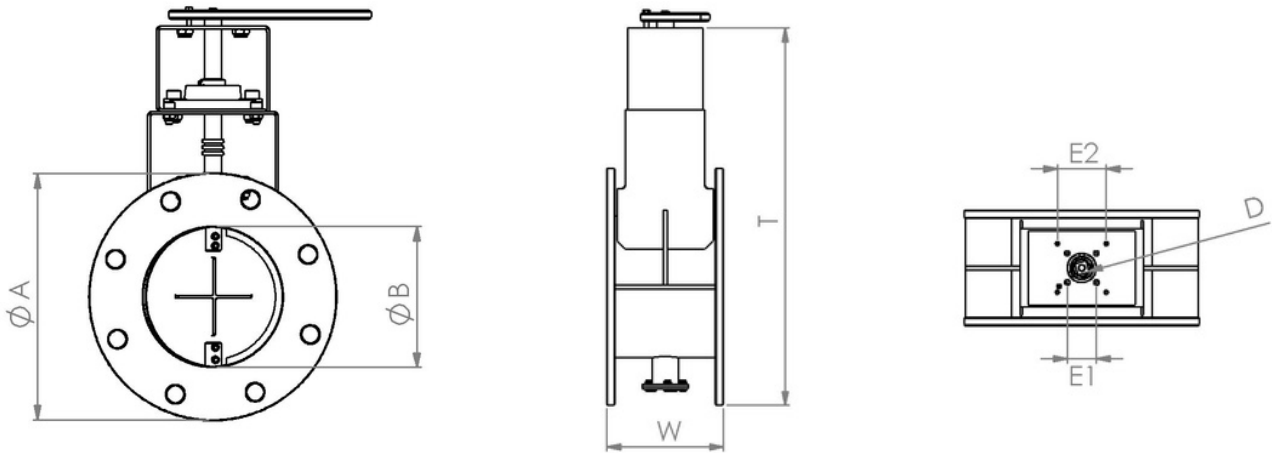

Other sizes are available on demand (Stainless \ Mild Steel \ Galvanized)

DAMPER VALVE

SQUARE LOUVER

- All Units Are In Millimeters
- Item E1 & E2 are ISO5210

Serial	A	B	C	D	T	W	D	E1	E2
ESS-LDV-300-300	360	360	300	300	700	130	14	F07	F05
ESS-LDV-350-350	410	410	350	350	750	130	14	F07	F05
ESS-LDV-400-400	480	480	400	400	850	130	22	F10	F07
ESS-LDV-450-450	530	530	450	450	900	130	22	F10	F07
ESS-LDV-500-500	580	580	500	500	1000	130	22	F10	F07
ESS-LDV-550-550	630	630	550	550	1050	130	22	F10	F07
ESS-LDV-600-600	680	680	600	600	1100	130	22	F10	F07
ESS-LDV-650-650	730	730	650	650	1150	130	22	F10	F07
ESS-LDV-700-700	800	800	700	700	1150	130	22	F10	F07

Other sizes are available on demand (Stainless \ Mild Steel \ Galvanized)

DAMPER VALVE

BUTTERFLY VALVE

- All Units Are In Millimeters
- Item E1 & E2 are ISO5210

Serial	A	B	T	W	D	E1	E2
ESS-BDV-150	285	160	620	140	14	F05	F07
ESS-BDV-200	340	210	670	140	14	F05	F07
ESS-BDV-250	395	265	720	140	14	F05	F07
ESS-BDV-300	445	315	770	140	14	F05	F07
ESS-BDV-350	490	350	820	140	14	F05	F07
ESS-BDV-400	565	400	870	140	14	F07	F10
ESS-BDV-450	595	450	930	190	22	F07	F10
ESS-BDV-500	670	500	980	190	22	F07	F10
ESS-BDV-600	755	600	1030	190	22	F07	F10

Other sizes are available on demand (Stainless \ Mild Steel \ Galvanized)

FABRICATED GATE VALVE

LEADSCREW CIRCULAR SLIDE

• All Units Are In Millimeters

Serial	A	B	C	D	E	T	W	ML	N
ESS-LSC-150	285	150	50	3	100	452	100	310	M20
ESS-LSC-200	340	200	50	3	100	525	100	335	M20
ESS-LSC-250	400	250	50	3	100	565	100	365	M20
ESS-LSC-300	480	300	50	5	100	630	100	390	M20