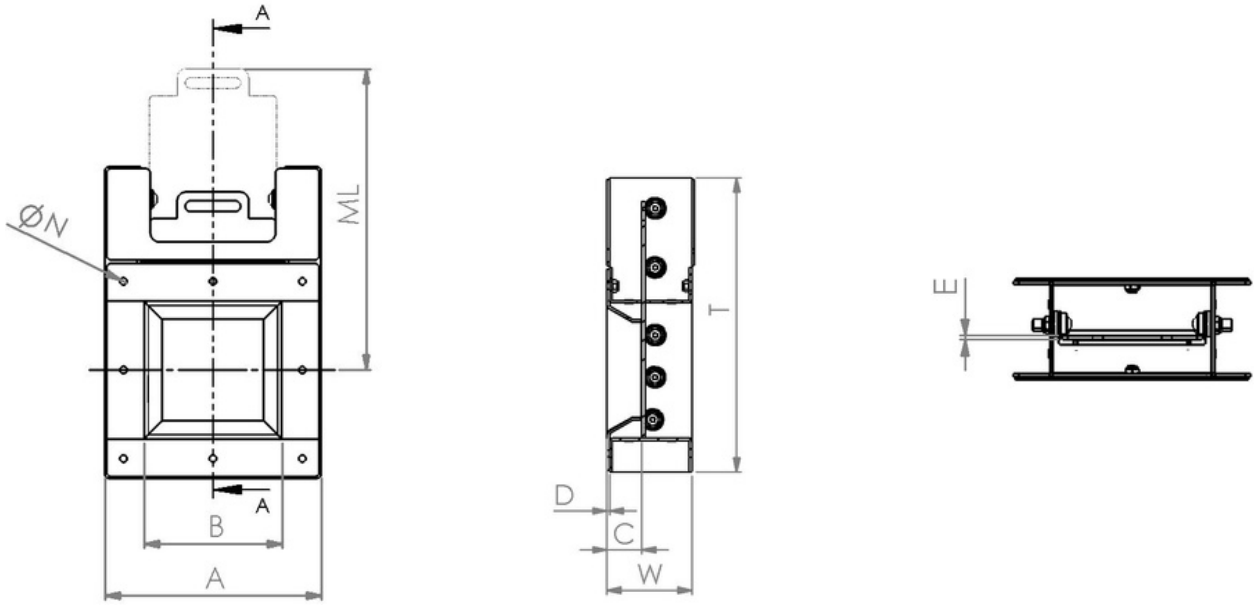

Other sizes are available on demand (Stainless \ Mild Steel \ Galvanized)

FABRICATED GATE VALVE

LEADSCREW CIRCULAR SLIDE

• All Units Are In Millimeters

Serial	A	B	C	D	E	T	W	ML	N
ESS-LSC-150	285	150	50	3	100	452	100	310	M20
ESS-LSC-200	340	200	50	3	100	525	100	335	M20
ESS-LSC-250	400	250	50	3	100	565	100	365	M20
ESS-LSC-300	480	300	50	5	100	630	100	390	M20

Other sizes are available on demand (Stainless \ Mild Steel \ Galvanized)

FABRICATED GATE VALVE

LEADSCREW SQUARE SLIDE

• All Units Are In Millimeters

Serial	A	B	C	D	E	T	W	ML	N
ESS-LSS-150	240	150	40	3	100	460	100	340	M8
ESS-LSS-200	340	200	40	3	100	580	100	455	M8
ESS-LSS-250	400	250	40	3	100	660	100	515	M10
ESS-LSS-300	480	300	40	5	100	760	100	565	M10

Other sizes are available on demand (Stainless \ Mild Steel \ Galvanized)

FABRICATED GATE VALVE

MANUAL CIRCULAR SLIDE

• All Units Are In Millimeters

Serial	A	B	C	D	E	T	W	ML	N
ESS-MSS-150	240	150	42	3	5	350	100	390	M8
ESS-MSS-200	200	200	42	3	5	400	100	470	M8
ESS-MSS-250	250	250	50	3	5	450	100	560	M8
ESS-MSS-300	300	300	55	5	5	480	100	730	M12