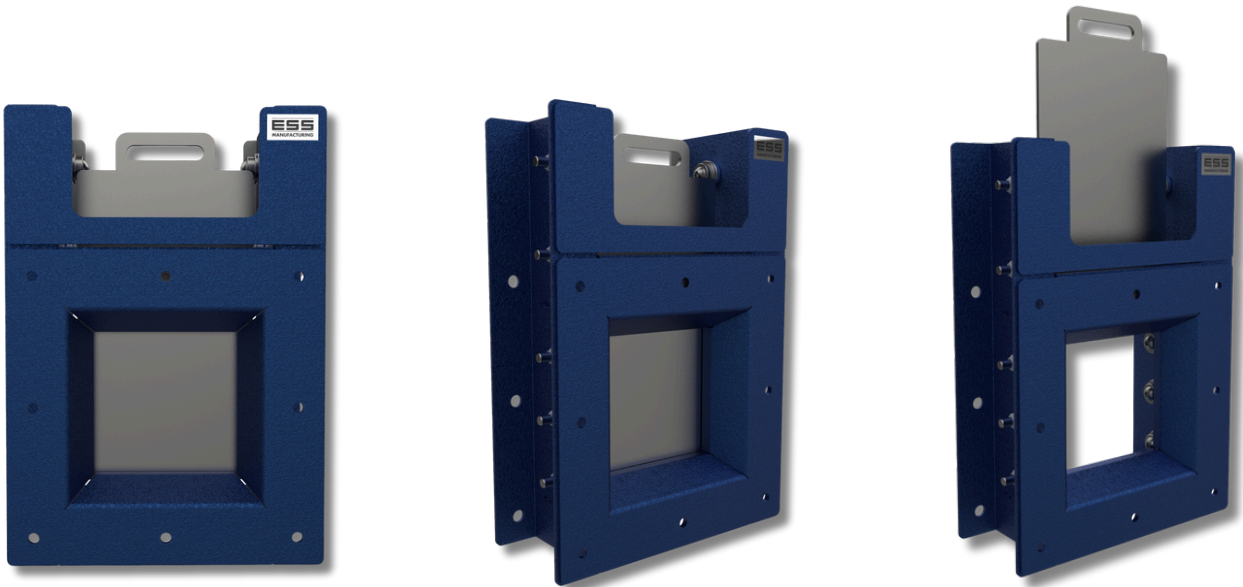

Other sizes are available on demand (Stainless \ Mild Steel \ Galvanized)

FABRICATED GATE VALVE

MANUAL CIRCULAR SLIDE

• All Units Are In Millimeters

Serial	A	B	C	D	E	T	W	ML	N
ESS-MSS-150	240	150	42	3	5	350	100	390	M8
ESS-MSS-200	200	200	42	3	5	400	100	470	M8
ESS-MSS-250	250	250	50	3	5	450	100	560	M8
ESS-MSS-300	300	300	55	5	5	480	100	730	M12