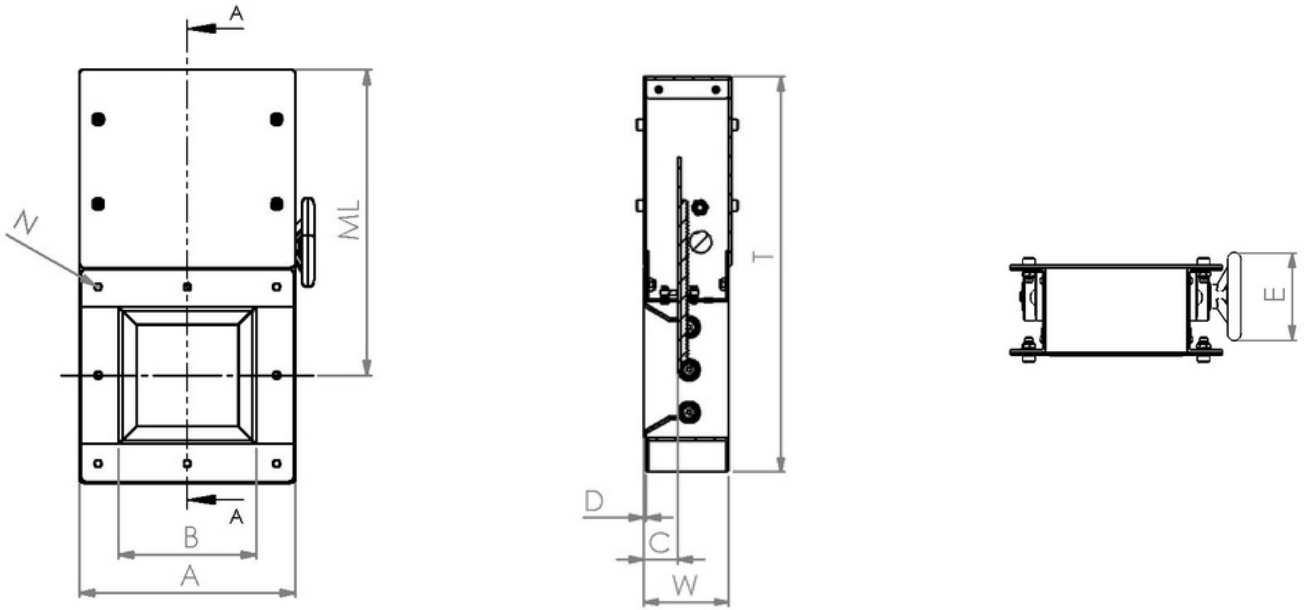

FABRICATED GATE VALVE

RACK & PINION SQUARE SLIDE

• All Units Are In Millimeters

Serial	A	B	C	D	E	T	W	ML	N
ESS-RAP-150	240	150	42	3	100	460	100	340	M8
ESS-RAP-200	250	200	42	3	100	580	100	455	M8
ESS-RAP-250	290	250	50	3	100	660	100	515	M8
ESS-RAP-300	390	300	55	5	100	760	100	565	M12