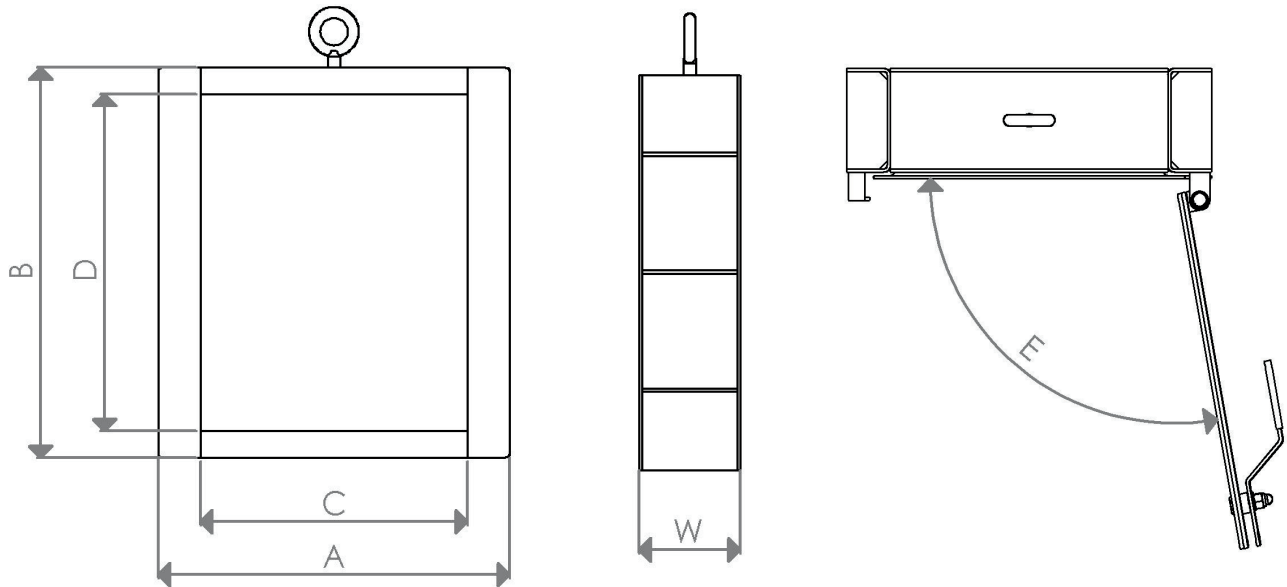

HEAVY DUTY

SINGLE JAIL BAR DOOR

• All Units Are In Millimeter

Serial	A	B	C	D	E	W	Bolt
ESS-600-600	600	600	342	432	190°	130	M12
-	-	-	-	-	-	-	-
-	-	-	-	-	-	-	-
-	-	-	-	-	-	-	-