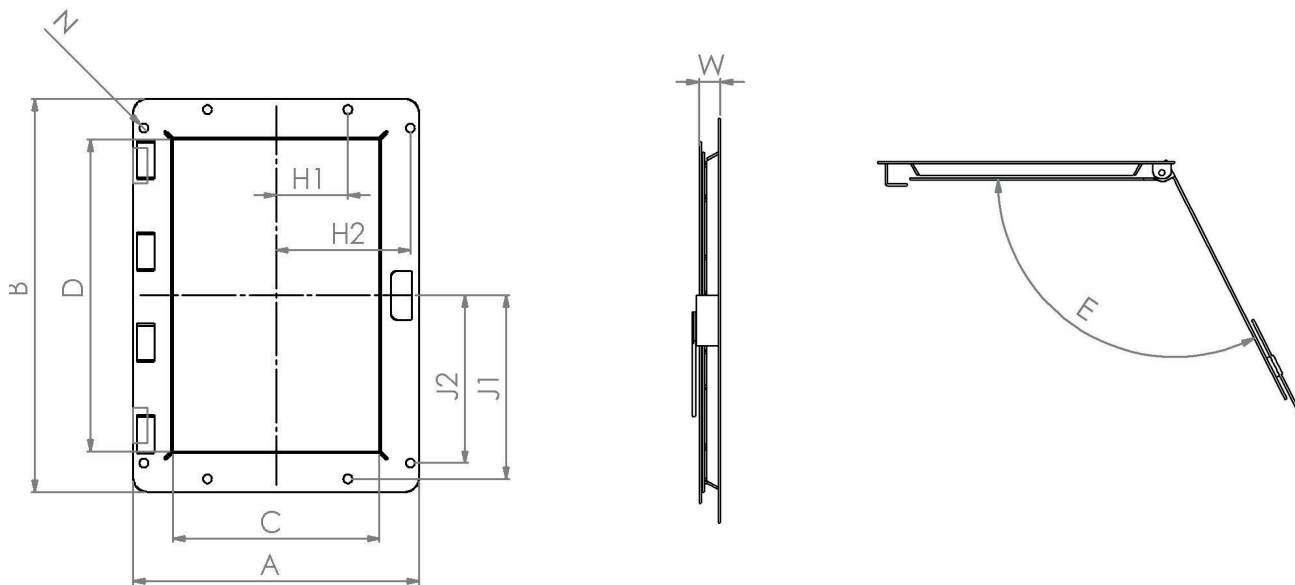

HEAVY DUTY

INSPECTION DOOR

• All Units Are In Millimeter

Serial	A	B	C	D	E	W	H1	H2	J1	J2	N
ESS-450-300	406	560	300	450	190°	28	102	191	261	238	Ø13
ESS-600-450	560	710	450	600	190°	28	178	267	340	315	Ø13
ESS-600-600	710	710	600	600	190°	28	253	334	334	321	Ø13
ESS-900-600	710	1010	600	900	190°	30	253	342	496	471	Ø13