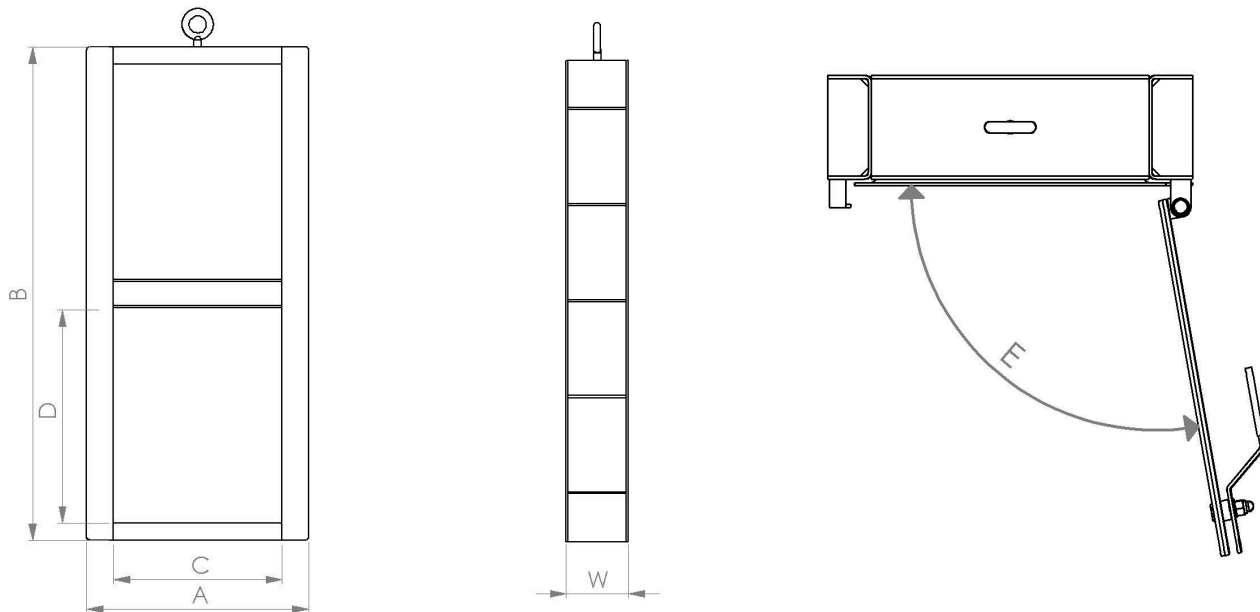

Serial	A	B	C	D	E	W	Bolt
ESS-600-600	600	600	342	432	190°	130	M12
-	-	-	-	-	-	-	-
-	-	-	-	-	-	-	-
-	-	-	-	-	-	-	-

Bigger doors are available on demand (Stainless \ Mild Steel \ Galvanized)

HEAVY DUTY

DOUBLE JAIL BAR DOOR

• All Units Are In Millimeter

Serial	A	B	C	D	E	W	Bolt
ESS-100-450	450	1000	342	432	190°	130	M12
-	-	-	-	-	-	-	-
-	-	-	-	-	-	-	-
-	-	-	-	-	-	-	-

Bigger doors are available on demand (Stainless \ Mild Steel \ Galvanized)

HEAVY DUTY

INSPECTION DOOR

• All Units Are In Millimeter

Serial	A	B	C	D	E	W	H1	H2	J1	J2	N
ESS-450-300	406	560	300	450	190°	28	102	191	261	238	Ø13
ESS-600-450	560	710	450	600	190°	28	178	267	340	315	Ø13
ESS-600-600	710	710	600	600	190°	28	253	334	334	321	Ø13
ESS-900-600	710	1010	600	900	190°	30	253	342	496	471	Ø13